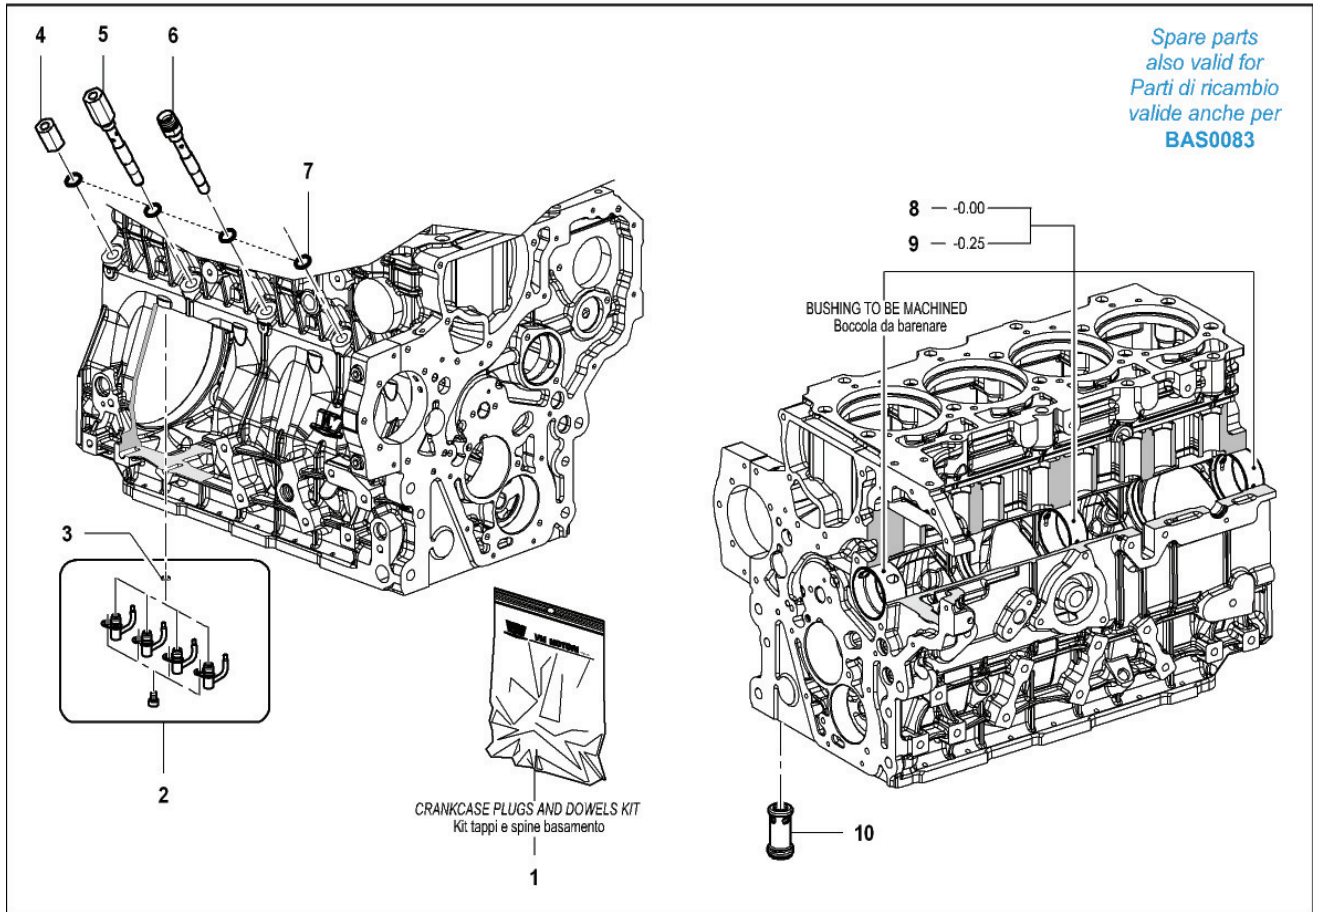

Spare parts
also valid for
Parti di ricambio
valide anche per
BAS0083

Description: CRANKCASE

Last variation:
11/09/2008 08:37:59

Elenco Articoli

Pos	Description	Part Number	Qty	Pos	Description	Part Number	Qty
001	CILINDER PLUG KIT	13002479F	1	034	PISTON ASSY	10252093F	4
002	OIL JET VALVE KIT	11382018F	1	035	O RING SET	12032303F	4
003	O-RING	46320248F	4	036	CYLINDER LINER	20242038G	4
004	ADAPTOR	21782112F	1	037	PISTON RING SET	10272013F	4
005	PIPE UNION	21320038A	1	038	CYLINDER WITH PISTON ASSY	10242042F	4
006	BANJO ADAPTOR BOLT	21320039A	1	039	CONN.ROD KIT FOR 4 CYL.ENGINE	10292021F	1
007	GASKET	42020014A	4	040	BOLT HEAD FIXING	21762069H	4
008	CAMSHAFT BUSHING KIT	10302037F	1	041	CLAMP CYL.HEAD	21360061A	5
009	CAMSHAFT BUSHING KIT	10302038F	1	042	BOLT HEAD FIXING	21762070I	10
010	OIL PRESSURE VALVE ASSY.	11382010F	1	043	CLAMP CYL HEAD	21360063A	3
014	CRANKSHAFT BUSHING KIT	10302039F	1	044	BOLT-HEAD FIXING	21762062G	4
015	CRANKSHAFT BUSHING KIT	10302040F	1	045	HOLLOW STUD	22332007G	2
016	SHAFT BRACKET	10522032G	3	046	CLAMP CYL.HEAD	21360062A	2
017	DRIVE CRANKSH.TIMING GEAR	20662153F	1	047	HEAD GASKET SP.1,41	22022182F	1
018	DRIVE OIL PUMP GEAR	20662154G	1	048	HEAD GASKET SP.1,51	22022183F	1
019	KEY CRANKSHAFT A5X5X32 UNI6604	41830042F	1	049	HEAD GASKET SP.1,61	22022184F	1
020	CRANKSHAFT	20172138F	1				
021	CRANCKSHAFT THRUST WASHER	21652015F	1				
022	THRUST WASHER-CRANKSHAFT+0,10	21652016F	1				
023	OIL SEAL REAR 100X120X12	46340869F	1				
024	O-RING	46320270F	1				
025	ELASTIC PIN 6X24 DIN7343	46290208F	1				
026	STUD	41752007F	6				
027	SHAFT BRACKET ASSY	10522033G	1				
028	SHAFT BRACKET	10522034G	1				
029	SCREW	21760118H	8				
030	BEARING	10302030F	4				
031	BEARING	10302033F	4				
032	BUSHING	21712063F	4				
033	RING	41560130A	8