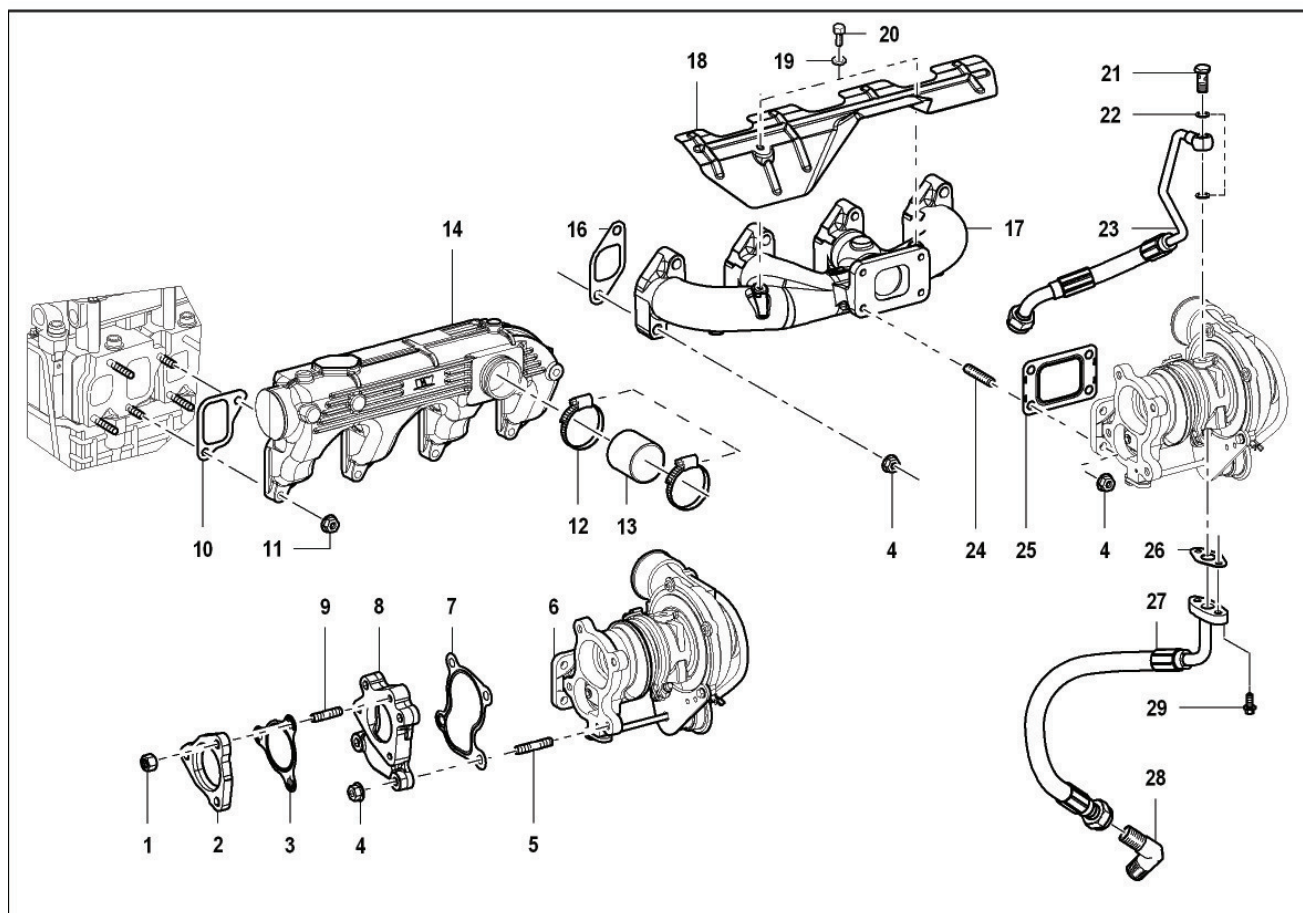

Spare parts
also valid for
Parti di ricambio
valide anche per
BAS0083

Description: CRANKCASE

Last variation:
11/09/2008 08:37:59

Elenco Articoli

Pos	Description	Part Number	Qty	Pos	Description	Part Number	Qty
001	CILINDER PLUG KIT	13002479F	1	034	PISTON ASSY	10252093F	4
002	OIL JET VALVE KIT	11382018F	1	035	O RING SET	12032303F	4
003	O-RING	46320248F	4	036	CYLINDER LINER	20242038G	4
004	ADAPTOR	21782112F	1	037	PISTON RING SET	10272013F	4
005	PIPE UNION	21320038A	1	038	CYLINDER WITH PISTON ASSY	10242042F	4
006	BANJO ADAPTOR BOLT	21320039A	1	039	CONN.ROD KIT FOR 4 CYL.ENGINE	10292021F	1
007	GASKET	42020014A	4	040	BOLT HEAD FIXING	21762069H	4
008	CAMSHAFT BUSHING KIT	10302037F	1	041	CLAMP CYL.HEAD	21360061A	5
009	CAMSHAFT BUSHING KIT	10302038F	1	042	BOLT HEAD FIXING	21762070I	10
010	OIL PRESSURE VALVE ASSY.	11382010F	1	043	CLAMP CYL HEAD	21360063A	3
014	CRANKSHAFT BUSHING KIT	10302039F	1	044	BOLT-HEAD FIXING	21762062G	4
015	CRANKSHAFT BUSHING KIT	10302040F	1	045	HOLLOW STUD	22332007G	2
016	SHAFT BRACKET	10522032G	3	046	CLAMP CYL.HEAD	21360062A	2
017	DRIVE CRANKSH.TIMING GEAR	20662153F	1	047	HEAD GASKET SP.1,41	22022182F	1
018	DRIVE OIL PUMP GEAR	20662154G	1	048	HEAD GASKET SP.1,51	22022183F	1
019	KEY CRANKSHAFT A5X5X32 UNI6604	41830042F	1	049	HEAD GASKET SP.1,61	22022184F	1
020	CRANKSHAFT	20172138F	1				
021	CRANCKSHAFT THRUST WASHER	21652015F	1				
022	THRUST WASHER-CRANKSHAFT+0,10	21652016F	1				
023	OIL SEAL REAR 100X120X12	46340869F	1				
024	O-RING	46320270F	1				
025	ELASTIC PIN 6X24 DIN7343	46290208F	1				
026	STUD	41752007F	6				
027	SHAFT BRACKET ASSY	10522033G	1				
028	SHAFT BRACKET	10522034G	1				
029	SCREW	21760118H	8				
030	BEARING	10302030F	4				
031	BEARING	10302033F	4				
032	BUSHING	21712063F	4				
033	RING	41560130A	8				