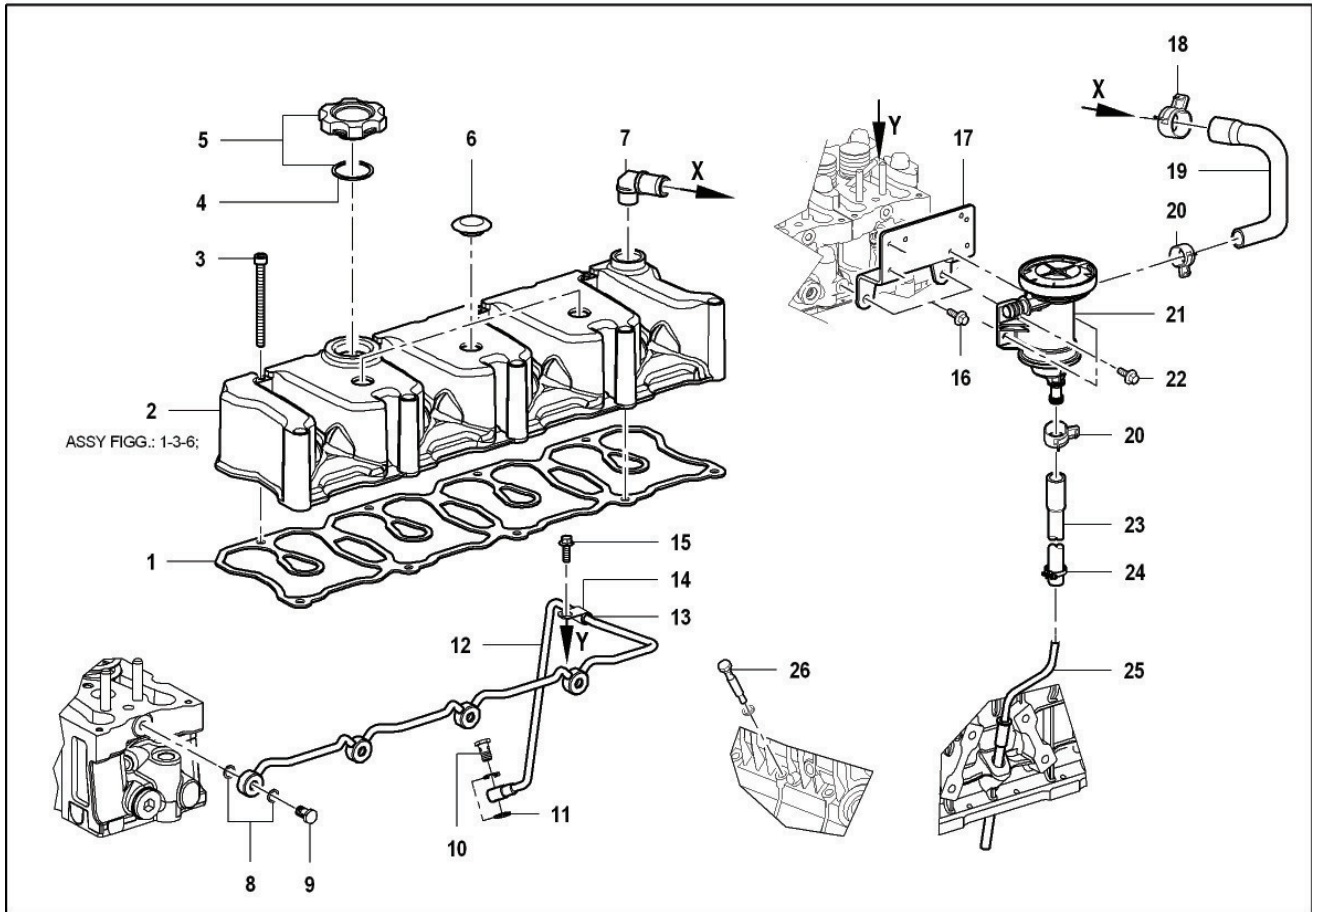

Description: ROCKER ARM COVER

Last variation:
14/03/2008 08:45:18

Elenco Articoli

Pos	Description	Part Number	Qty	Pos	Description	Part Number	Qty
001	ROCKER COVER GASKET	22032300F	1				
002	ROCKER ARM COVER KIT	10132117F	1				
003	SCREW	41762034F	9				
004	GASKET	22032176F	1				
005	OIL FILLER PLUG	11772003F	1				
006	CAP	41772080F	3				
007	BY PASS ADAPTOR-THERMOSTAT HOU	21332012G	1				
008	GASKET	42020008A	8				
009	BANJO BOLT	21320025A	4				
010	UNION	41320010A	1				
011	GASKET	42020010A	2				
012	PIPE	21282924F	1				
013	SLEEVE, RUBBER - HOSE CLIP	22030455A	1				
014	FIXING CLAMP FOR ROCKERS LUBRICATION PIPE	21612062F	1				
015	SCREW	41901102F	1				
016	SCREW	41901305F	2				
017	SUPPORT OIL SEPARATOR BRACKET	20512917F	1				
018	SPRINGBAND CLAMP	41612104F	1				
019	PIPE(CCV)LONN ROCK COVER TO SE	21302465F	1				
020	SPRINGBAND CLAMP	41612103F	2				
021	OIL SEPARATOR	40892003F	1				
022	SCREW	41901205F	3				
023	PIPE	21302567F	1				
024	P CLIP	41612046F	1				
025	PIPE	21282768F	1				
026	BANJO ADAPTOR BOLT	21320036A	1