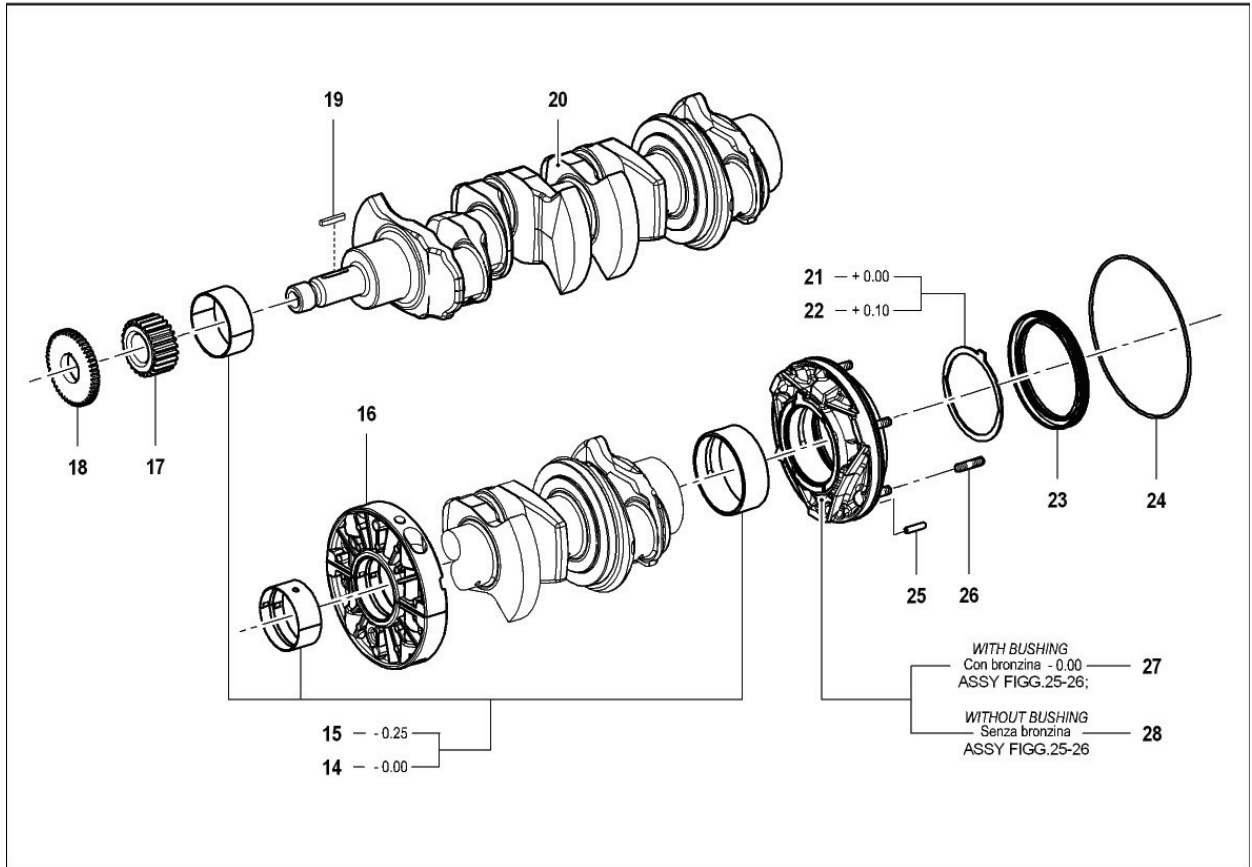

Spare parts
also valid for
Parti di ricambio
valide anche per
BAS0083

Description: CRANKCASE

Last variation:
11/09/2008 08:37:59

Elenco Articoli

Pos	Description	Part Number	Qty	Pos	Description	Part Number	Qty
001	CILINDER PLUG KIT	13002479F	1	034	PISTON ASSY	10252093F	4
002	OIL JET VALVE KIT	11382018F	1	035	O RING SET	12032303F	4
003	O-RING	46320248F	4	036	CYLINDER LINER	20242038G	4
004	ADAPTOR	21782112F	1	037	PISTON RING SET	10272013F	4
005	PIPE UNION	21320038A	1	038	CYLINDER WITH PISTON ASSY	10242042F	4
006	BANJO ADAPTOR BOLT	21320039A	1	039	CONN.ROD KIT FOR 4 CYL.ENGINE	10292021F	1
007	GASKET	42020014A	4	040	BOLT HEAD FIXING	21762069H	4
008	CAMSHAFT BUSHING KIT	10302037F	1	041	CLAMP CYL.HEAD	21360061A	5
009	CAMSHAFT BUSHING KIT	10302038F	1	042	BOLT HEAD FIXING	21762070I	10
010	OIL PRESSURE VALVE ASSY.	11382010F	1	043	CLAMP CYL HEAD	21360063A	3
014	CRANKSHAFT BUSHING KIT	10302039F	1	044	BOLT-HEAD FIXING	21762062G	4
015	CRANKSHAFT BUSHING KIT	10302040F	1	045	HOLLOW STUD	22332007G	2
016	SHAFT BRACKET	10522032G	3	046	CLAMP CYL.HEAD	21360062A	2
017	DRIVE CRANKSH.TIMING GEAR	20662153F	1	047	HEAD GASKET SP.1,41	22022182F	1
018	DRIVE OIL PUMP GEAR	20662154G	1	048	HEAD GASKET SP.1,51	22022183F	1
019	KEY CRANKSHAFT A5X5X32 UNI6604	41830042F	1	049	HEAD GASKET SP.1,61	22022184F	1
020	CRANKSHAFT	20172138F	1				
021	CRANCKSHAFT THRUST WASHER	21652015F	1				
022	THRUST WASHER-CRANKSHAFT+0,10	21652016F	1				
023	OIL SEAL REAR 100X120X12	46340869F	1				
024	O-RING	46320270F	1				
025	ELASTIC PIN 6X24 DIN7343	46290208F	1				
026	STUD	41752007F	6				
027	SHAFT BRACKET ASSY	10522033G	1				
028	SHAFT BRACKET	10522034G	1				
029	SCREW	21760118H	8				
030	BEARING	10302030F	4				
031	BEARING	10302033F	4				
032	BUSHING	21712063F	4				
033	RING	41560130A	8				