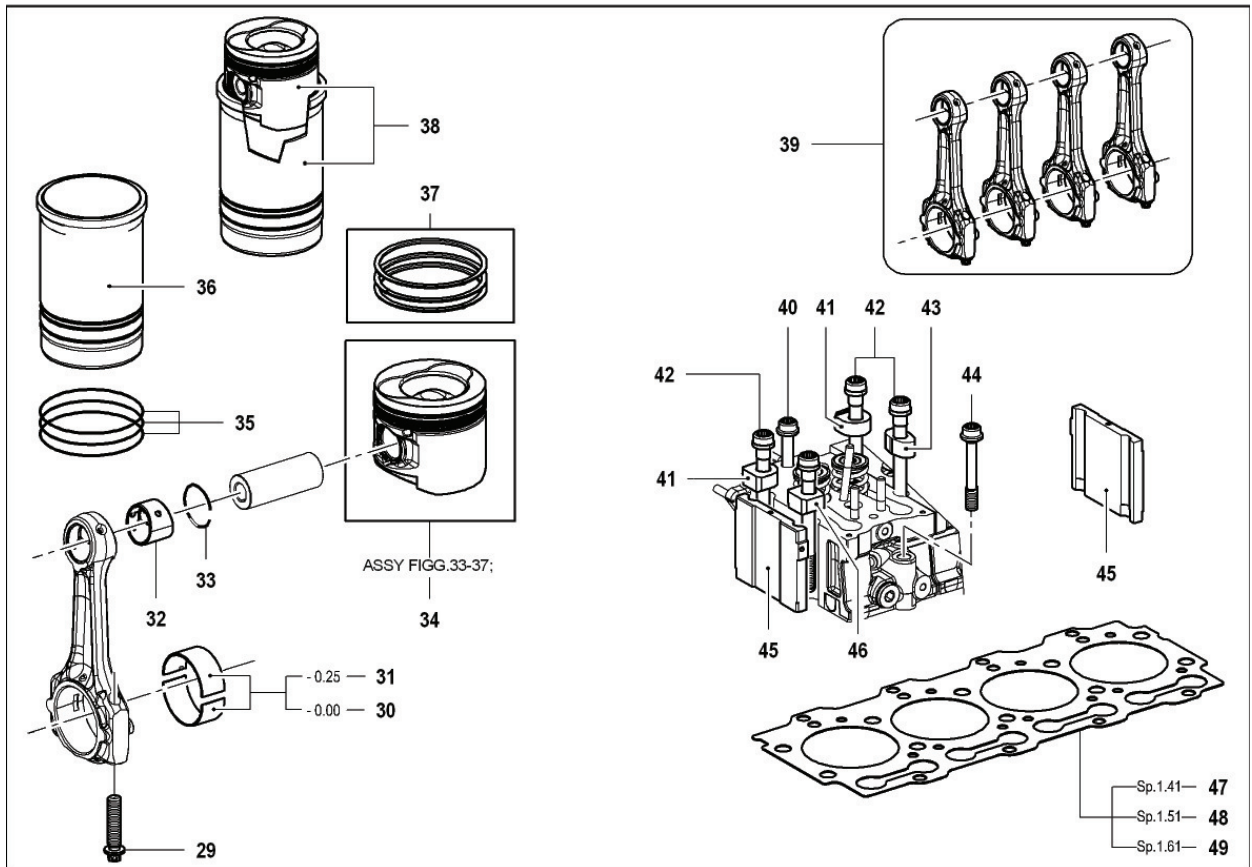

Spare parts
also valid for
Parti di ricambio
valide anche per
BAS0083

Description: CRANKCASE

Last variation:
11/09/2008 08:37:59

Elenco Articoli

Pos	Description	Part Number	Qty	Pos	Description	Part Number	Qty
001	CILINDER PLUG KIT	13002479F	1	034	PISTON ASSY	10252093F	4
002	OIL JET VALVE KIT	11382018F	1	035	O RING SET	12032303F	4
003	O-RING	46320248F	4	036	CYLINDER LINER	20242038G	4
004	ADAPTOR	21782112F	1	037	PISTON RING SET	10272013F	4
005	PIPE UNION	21320038A	1	038	CYLINDER WITH PISTON ASSY	10242042F	4
006	BANJO ADAPTOR BOLT	21320039A	1	039	CONN.ROD KIT FOR 4 CYL.ENGINE	10292021F	1
007	GASKET	42020014A	4	040	BOLT HEAD FIXING	21762069H	4
008	CAMSHAFT BUSHING KIT	10302037F	1	041	CLAMP CYL.HEAD	21360061A	5
009	CAMSHAFT BUSHING KIT	10302038F	1	042	BOLT HEAD FIXING	21762070I	10
010	OIL PRESSURE VALVE ASSY.	11382010F	1	043	CLAMP CYL HEAD	21360063A	3
014	CRANKSHAFT BUSHING KIT	10302039F	1	044	BOLT-HEAD FIXING	21762062G	4
015	CRANKSHAFT BUSHING KIT	10302040F	1	045	HOLLOW STUD	22332007G	2
016	SHAFT BRACKET	10522032G	3	046	CLAMP CYL.HEAD	21360062A	2
017	DRIVE CRANKSH.TIMING GEAR	20662153F	1	047	HEAD GASKET SP.1,41	22022182F	1
018	DRIVE OIL PUMP GEAR	20662154G	1	048	HEAD GASKET SP.1,51	22022183F	1
019	KEY CRANKSHAFT A5X5X32 UNI6604	41830042F	1	049	HEAD GASKET SP.1,61	22022184F	1
020	CRANKSHAFT	20172138F	1				
021	CRANCKSHAFT THRUST WASHER	21652015F	1				
022	THRUST WASHER-CRANKSHAFT+0,10	21652016F	1				
023	OIL SEAL REAR 100X120X12	46340869F	1				
024	O-RING	46320270F	1				
025	ELASTIC PIN 6X24 DIN7343	46290208F	1				
026	STUD	41752007F	6				
027	SHAFT BRACKET ASSY	10522033G	1				
028	SHAFT BRACKET	10522034G	1				
029	SCREW	21760118H	8				
030	BEARING	10302030F	4				
031	BEARING	10302033F	4				
032	BUSHING	21712063F	4				
033	RING	41560130A	8				